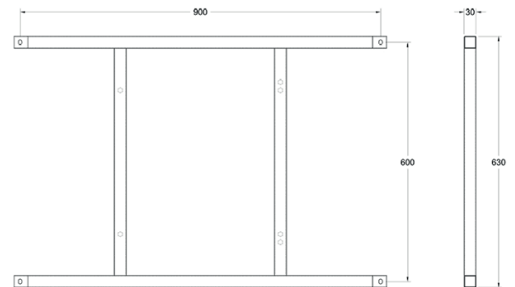

Ready when you are.

M Extender kit Push 900x600

Art No: 7 350 073 731 756

If you need to extend the VESA spec of the M Public Video Wall Mount Push Max 90kg to 900x600 this bracket is needed.

SPECIFICATIONS

M Extender kit Push 900x600	
For screen size:	50 - 95"
EAN:	7 350 073 731 756
VESA standard:	600 x 400 VESA Standard
Colour:	Black
Max load:	90 kg
Weight:	1 kg
Warranty:	2 years