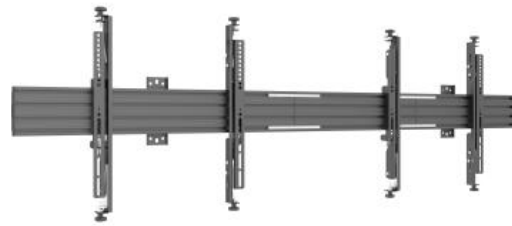

Ready when you are

M Wallmount Pro MBW2U Micro Adjustable Black

Article: 7 350 105 210 631

M Wallmount Pro MBW1U Micro Adjustable Black - Wall mount for LCD display, steel, 2 screens, single side, micro adjustable, VESA Max 600x400 - screen size: 32"-65" - black

Product category: PRO SERIES

Specification

M Wallmount Pro MBW2U Micro Adjustable Black

Article No:	7 350 105 210 63
For screen size:	32"-65"
Type:	Single Side MBW2U
Universal & VESA standard:	100x100, 200x200, 300x300, 400x400, 600x400
Material:	Steel, Aluminium, Plastic
Color:	Black
Surface Finish:	Powder coating
Weight:	12.5 kg
Measurements	1970x160x135 mm
Max Load:	30 kg per screen
Height adjustment:	10mm
Tilt:	0°
Swivel:	±4°
Rotate:	0°
Cable Management:	Yes
Options:	Article no: 4733: M Pro Series - Extender kit 600
Certifications:	CE
Warranty:	5 years