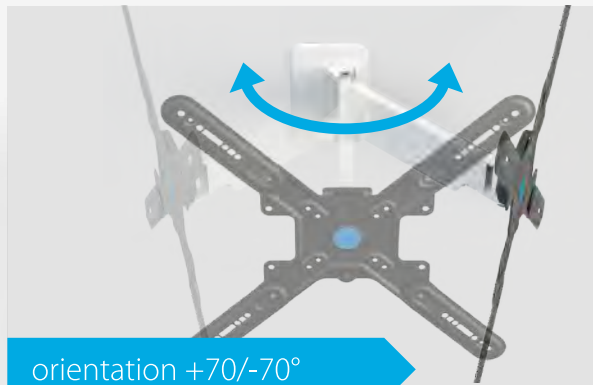

neo FLAT 25

< 30 Kg

32" - 55"

min. 75x75
max. 400x400

seat adjustment +/-5°

tilt +10/-15°

orientation +70/-70°

cable guide

product arguments

- > - extra flat 35mm
- > - +10/-15° tilt system
- > - 5° seat adjustment
- > - orientation 70°
- > - cable guide