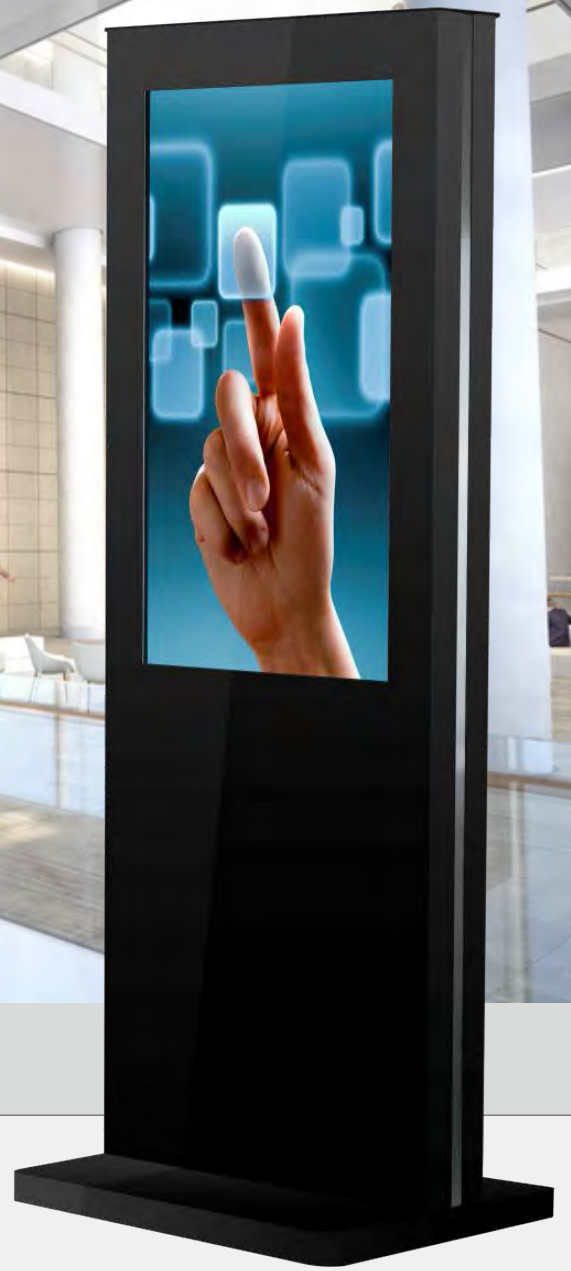

Lunos Series Digital Totem | 32" 43" 49" 55" 65"

## Main Features

- 32" 43" 49" 55" 65" available sizes
- High brightness and contrast, wide viewing angle
- Innovative smart design, elegant looking;
- Ergonomically and compact structure, user friendly, easy for maintenance
- Vandal proof tempered glass front panel
- Customer orientated cost effective design
- Build in PC
- Black colour, different colour option available
- Have a lock, anti-theft functions