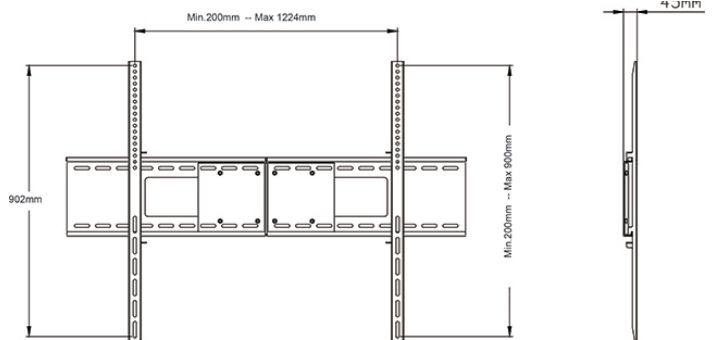

# M Universal Wallmount Fixed HD 1200x900

Art No: 7 350 073 730 940

The Multibrackets M Universal Fixed HD is a versatile wall mount for large display installations. With its smart design the mount can be used for both landscape and portrait installations. With a max weight capacity of 125kg's it can handle screens up to 110". With a wide

VESA range of 1200x900 it can also handle most VESA specifications large screens are using.

- To be used in both landscape and portrait installations.
- Slim 45mm distance to wall
- Heavy Duty (HD) 125kg max load

## SPECIFICATIONS

M Universal Wallmount Fixed HD MAX 1200x900	
For screen size:	60-110"
Universal & VESA standard:	Max VESA 1200x900mm
EAN:	7 350 073 730 940
Colour:	Black
Max load:	125 kg
Net weight:	10,5 kg
Gross weight:	11,8 kg
Distribution package:	1 pcs
Warranty:	5 years
Distance to wall:	45mm