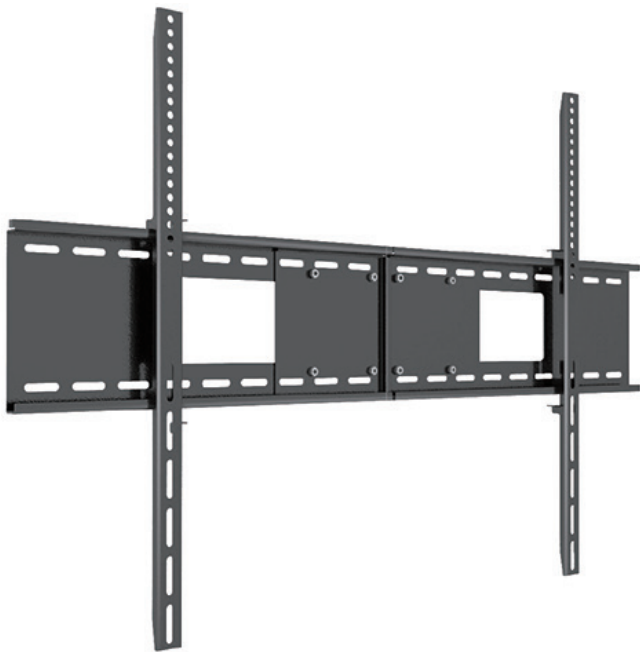

# M Universal Wallmount Fixed HD 1200x900

Art No: 7 350 073 730 940

The Multibrackets M Universal Fixed HD is a versatile wall mount for large display installations. With its smart design the mount can be used for both landscape and portrait installations. With a max weight capacity of 125kg's it can handle screens up to 110". With a wide

VESA range of 1200x900 it can also handle most VESA specifications large screens are using.

- To be used in both landscape and portrait installations.
- Slim 45mm distance to wall
- Heavy Duty (HD) 125kg max load

## SPECIFICATIONS

M Universal Wallmount Fixed HD MAX 1200x900	
For screen size:	60-110"
Universal & VESA standard:	Max VESA 1200x900mm
EAN:	7 350 073 730 940
Colour:	Black
Max load:	125 kg
Net weight:	10,5 kg
Gross weight:	11,8 kg
Distribution package:	1 pcs
Warranty:	5 years
Distance to wall:	45mm