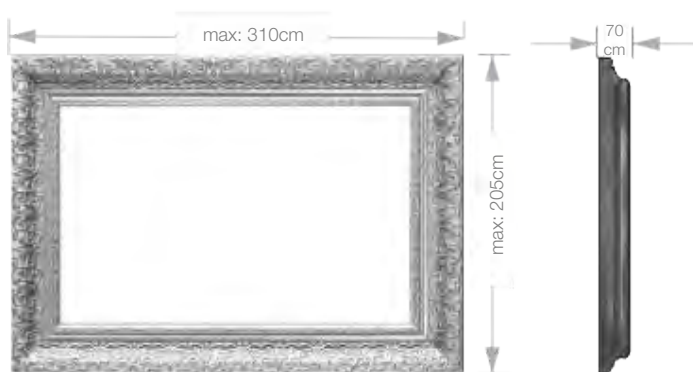

Crea Mirror is tremendously durable and can be easily handled, transported and processed. Due to the durability of the pyrolytic coating, it does not degrade over time, which gives the product a virtually unlimited shelf-life.

Main Features

- Effectively hides video screens when they are not in use
- From 10" up to 84" screen size or video wall
- Decorative wooden frame
- Wall mount or in-wall options
- Luxurious design. With the function of mirror and TV together
- Waterproof and heatproof screen
- Installation is simple and convenient.
- Fully sealed design, to prevent dust enters into the gab between glass and LCD screen.
- High brightness options

Technical Specifications

Screen Specifications

	Mirror TV	Bathroom TV
Screen	22" 24" 32" 43" 49" 55" 65" 75"	10,1" - 22" - 24" - 32"
Panel	Consumer TV	Consumer TV
Brightness	250, 500 ve 700 cd/m2	250 ve 500 cd/m2
Resolution	Full HD 1920 X 1080 / UFH 4K	Full HD 1920 X 1080
Contrast	4000 : 1	4000 : 1

Mirror

Glass thickness	4 - 6 mm	6 mm
Frame	Decorative wooden frame	Metal frame / Decorative wooden frame
Anti-fog resistance	-	Available

Other Specifications

Installation	Wall mount / in-wall	Wall mount / in-wall
Cabinet material	Metal / Wood	Metal / Wood / Aluminum
Application	Indoor	Indoor

Application Area

- Shopping Malls
- Hotel rooms
- Bars and restaurant
- Lobbies and Salon
- Bathrooms
- Living rooms

Mirror TV