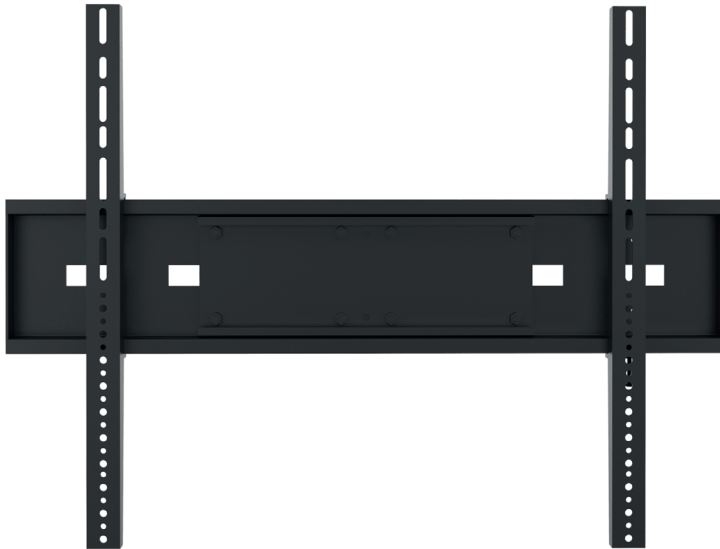

Ready when you are.

M Universal Wallmount Fixed HD 800x600

Art No: 7 350 073 731 091

The Multibrackets M Universal Fixed HD is a versatile wall mount for large display installations. With its smart design the mount can be used for both landscape and portrait installations. With a max weight capacity of 125kg's it can handle screens up to 110". With a wide

VESA range of 800x600 it can also handle most VESA specifications large screens are using.

- To be used in both landscape and portrait installations.
- Slim 45mm distance to wall
- Heavy Duty (HD) 125kg max load

SPECIFICATIONS

M Universal Wallmount Fixed HD MAX 800x600

For screen size: 60-110"

Universal & VESA standard: Max VESA 800x600mm

EAN: 7 350 073 731 091

Colour: Black

Max load: 125 kg

Net weight: 8,5 kg

Gross weight: 9,8 kg

Distribution package: 1 pcs

Warranty: 5 years

Distance to wall: 45mm