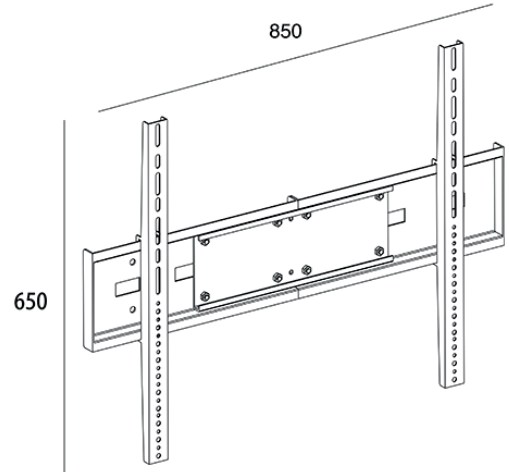

Ready when you are.

M Universal Wallmount Fixed HD 800x600

Art No: 7 350 073 731 091

The Multibrackets M Universal Fixed HD is a versatile wall mount for large display installations. With its smart design the mount can be used for both landscape and portrait installations. With a max weight capacity of 125kg's it can handle screens up to 110". With a wide

VESA range of 800x600 it can also handle most VESA specifications large screens are using.

- To be used in both landscape and portrait installations.
- Slim 45mm distance to wall
- Heavy Duty (HD) 125kg max load

SPECIFICATIONS

M Universal Wallmount Fixed HD MAX 800x600

For screen size: 60-110"

Universal & VESA standard: Max VESA 800x600mm

EAN: 7 350 073 731 091

Colour: Black

Max load: 125 kg

Net weight: 8,5 kg

Gross weight: 9,8 kg

Distribution package: 1 pcs

Warranty: 5 years

Distance to wall: 45mm